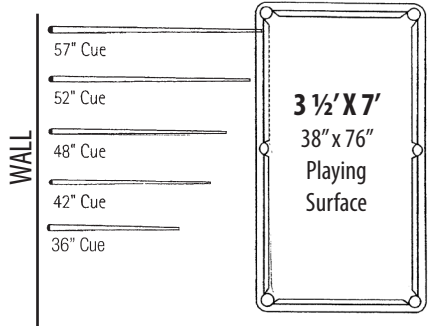

Cue Size	Room Size
36" minimum	9'2" x 12'4"
42" minimum	10'2" x 13'4"
48" minimum	11'2" x 14'4"
52" minimum	11'10" x 15'0"
57" minimum	12'8" x 15'10"

Cue Size	Room Size
36" minimum	9'8" x 13'4"
42" minimum	10'8" x 14'4"
48" minimum	11'8" x 15'4"
52" minimum	12'4" x 15'8"
57" minimum	13'2" x 16'10"

Cue Size	Room Size
36" minimum	10'2" x 14'4"
42" minimum	11'2" x 15'4"
48" minimum	12'2" x 16'4"
52" minimum	12'10" x 17'0"
57" minimum	13'8" x 17'10"

Cue Size	Room Size
36" minimum	10'8" x 15'4"
42" minimum	11'8" x 16'4"
48" minimum	12'8" x 17'4"
52" minimum	13'4" x 18'0"
57" minimum	14'2" x 18'10"

Cue Size	Room Size
36" minimum	11'10" x 17'8"
42" minimum	12'10" x 18'8"
48" minimum	13'10" x 19'8"
52" minimum	14'4" x 20'4"
57" minimum	15'2" x 21'2"