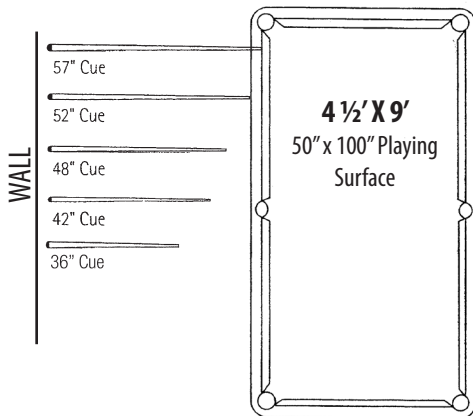

Cue Size	Room Size
36" minimum	9'2" x 12'4"
42" minimum	10'2" x 13'4"
48" minimum	11'2" x 14'4"
52" minimum	11'10" x 15'0"
57" minimum	12'8" x 15'10"

Cue Size	Room Size
36" minimum	9'8" x 13'4"
42" minimum	10'8" x 14'4"
48" minimum	11'8" x 15'4"
52" minimum	12'4" x 15'8"
57" minimum	13'2" x 16'10"

Cue Size	Room Size
36" minimum	10'2" x 14'4"
42" minimum	11'2" x 15'4"
48" minimum	12'2" x 16'4"
52" minimum	12'10" x 17'0"
57" minimum	13'8" x 17'10"

Cue Size	Room Size
36" minimum	10'8" x 15'4"
42" minimum	11'8" x 16'4"
48" minimum	12'8" x 17'4"
52" minimum	13'4" x 18'0"
57" minimum	14'2" x 18'10"

Cue Size	Room Size
36" minimum	11'10" x 17'8"
42" minimum	12'10" x 18'8"
48" minimum	13'10" x 19'8"
52" minimum	14'4" x 20'4"
57" minimum	15'2" x 21'2"