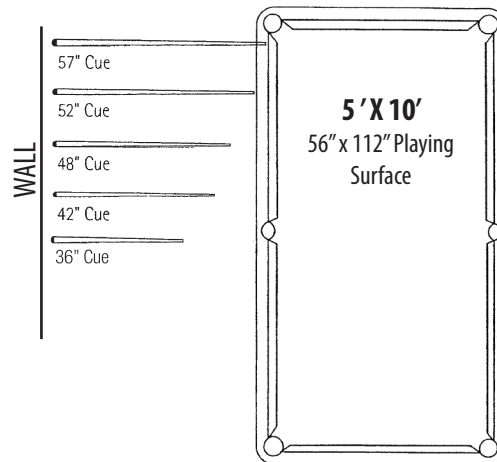

Cue Size	Room Size
36" minimum	9'2" x 12'4"
42" minimum	10'2" x 13'4"
48" minimum	11'2" x 14'4"
52" minimum	11'10" x 15'0"
57" minimum	12'8" x 15'10"

Cue Size	Room Size
36" minimum	9'8" x 13'4"
42" minimum	10'8" x 14'4"
48" minimum	11'8" x 15'4"
52" minimum	12'4" x 15'8"
57" minimum	13'2" x 16'10"

Cue Size	Room Size
36" minimum	10'2" x 14'4"
42" minimum	11'2" x 15'4"
48" minimum	12'2" x 16'4"
52" minimum	12'10" x 17'0"
57" minimum	13'8" x 17'10"

Cue Size	Room Size
36" minimum	10'8" x 15'4"
42" minimum	11'8" x 16'4"
48" minimum	12'8" x 17'4"
52" minimum	13'4" x 18'0"
57" minimum	14'2" x 18'10"

Cue Size	Room Size
36" minimum	11'10" x 17'8"
42" minimum	12'10" x 18'8"
48" minimum	13'10" x 19'8"
52" minimum	14'4" x 20'4"
57" minimum	15'2" x 21'2"