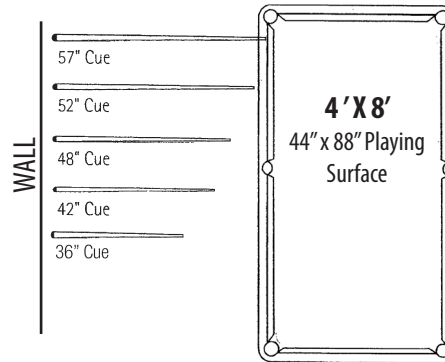

Cue Size	Room Size
36" minimum	9'2" x 12'4"
42" minimum	10'2" x 13'4"
48" minimum	11'2" x 14'4"
52" minimum	11'10" x 15'0"
57" minimum	12'8" x 15'10"

Cue Size	Room Size
36" minimum	9'8" x 13'4"
42" minimum	10'8" x 14'4"
48" minimum	11'8" x 15'4"
52" minimum	12'4" x 15'8"
57" minimum	13'2" x 16'10"

Cue Size	Room Size
36" minimum	10'2" x 14'4"
42" minimum	11'2" x 15'4"
48" minimum	12'2" x 16'4"
52" minimum	12'10" x 17'0"
57" minimum	13'8" x 17'10"

Cue Size	Room Size
36" minimum	10'8" x 15'4"
42" minimum	11'8" x 16'4"
48" minimum	12'8" x 17'4"
52" minimum	13'4" x 18'0"
57" minimum	14'2" x 18'10"

Cue Size	Room Size
36" minimum	11'10" x 17'8"
42" minimum	12'10" x 18'8"
48" minimum	13'10" x 19'8"
52" minimum	14'4" x 20'4"
57" minimum	15'2" x 21'2"